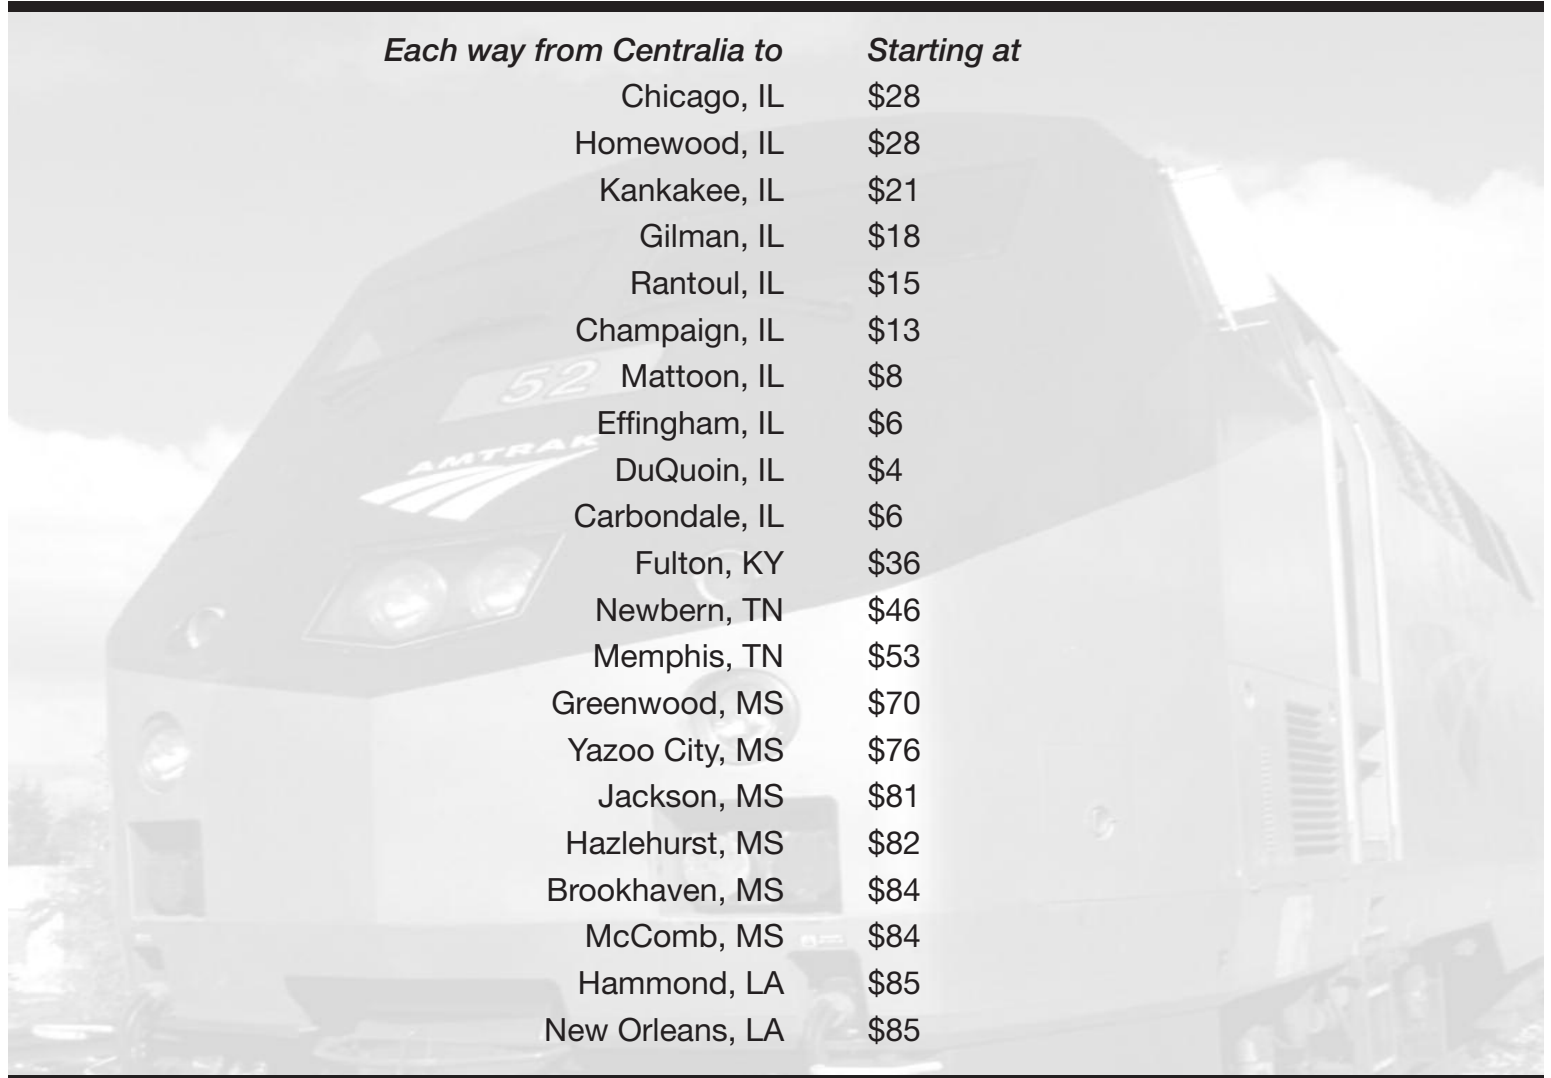

$$ SAVE GAS $$

Amtrak® Low Fares each way from Centralia

<i>Each way from Centralia to</i>	<i>Starting at</i>
Chicago, IL	$28
Homewood, IL	$28
Kankakee, IL	$21
Gilman, IL	$18
Rantoul, IL	$15
Champaign, IL	$13
Mattoon, IL	$8
Effingham, IL	$6
DuQuoin, IL	$4
Carbondale, IL	$6
Fulton, KY	$36
Newbern, TN	$46
Memphis, TN	$53
Greenwood, MS	$70
Yazoo City, MS	$76
Jackson, MS	$81
Hazlehurst, MS	$82
Brookhaven, MS	$84
McComb, MS	$84
Hammond, LA	$85
New Orleans, LA	$85

TRAVEL MIDWEEK FOR BEST PRICES.
Amtrak.com • 1-800-USA-RAIL

CARBONDALE – CHICAGO AMTRAK SCHEDULE

  READ DOWN FROM CHICAGO	391*	393*	59		58	390*	392*	
	8:15A	4:05P	8:00P	CHICAGO	9:00A	1:00P	10:45P	
	8:56A	4:46P	8:54P	HOMEWOOD	7:44A	11:44A	9:27P	
	9:22A	5:12P	9:23P	KANKAKEE	7:13A	11:15A	9:00P	
	9:44A	5:34P		GILMAN		10:53A	8:38P	
	10:10A	6:00P		RANTOUL		10:27A	8:12P	
	10:25A	6:15P	10:34P	CHAMPAIGN	6:10A	10:14A	7:59P	
	11:05A	6:55P	11:13P	MATTOON	5:23A	9:31A	7:16P	
	11:29A	7:19P	11:37P	EFFINGHAM	4:57A	9:07A	6:52P	
	12:16P	8:06P	12:25A	CENTRALIA	4:10A	8:23A	6:08P	
	12:49P	8:39P		DUQUOIN		7:51A	5:36P	
	1:45P	9:35P	1:21A	CARBONDALE	3:16A	7:30A	5:15P	
								READ UP TO CHICAGO

Fares, schedules, routes and other information subject to change without notice.