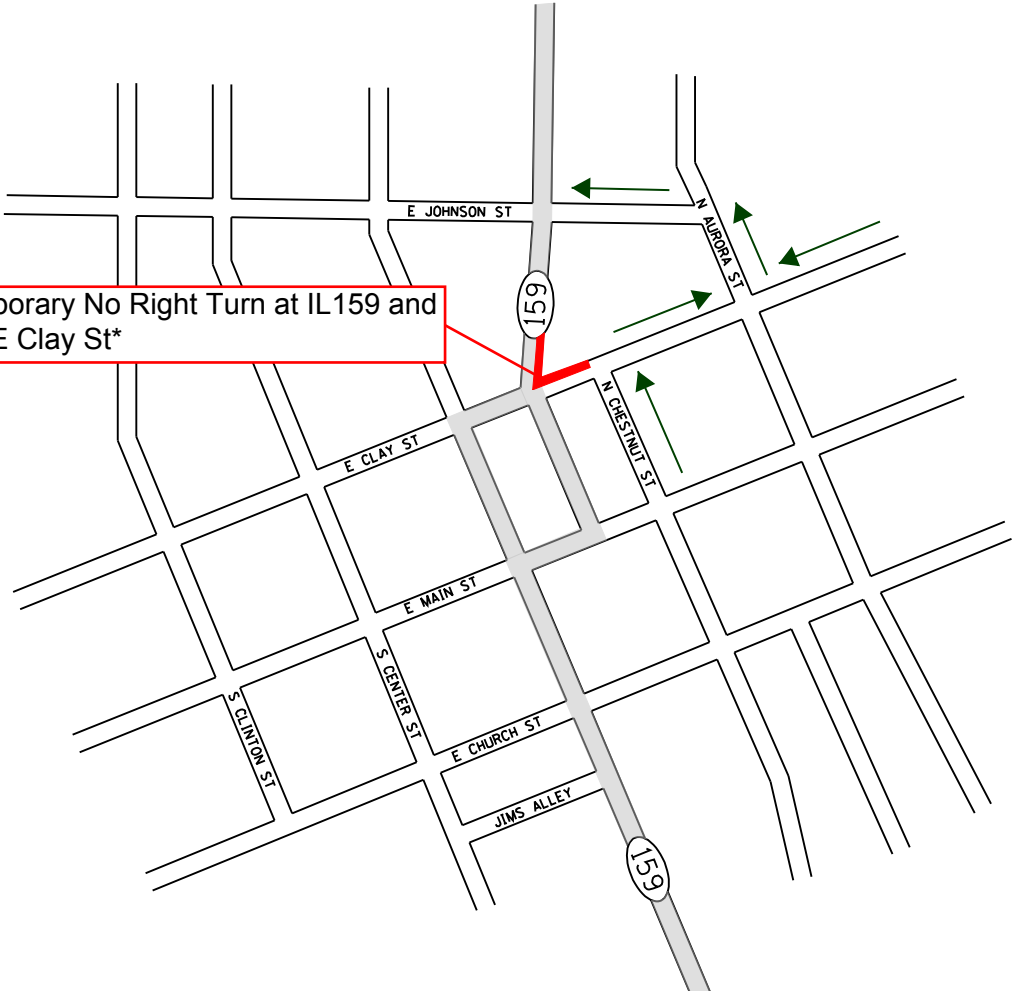

# WESTBOUND E CLAY ST TO NORTHBOUND IL ROUTE 159 DETOUR

Temporary No Right Turn at IL159 and WB E Clay St\*

\*As Part of Construction Staging