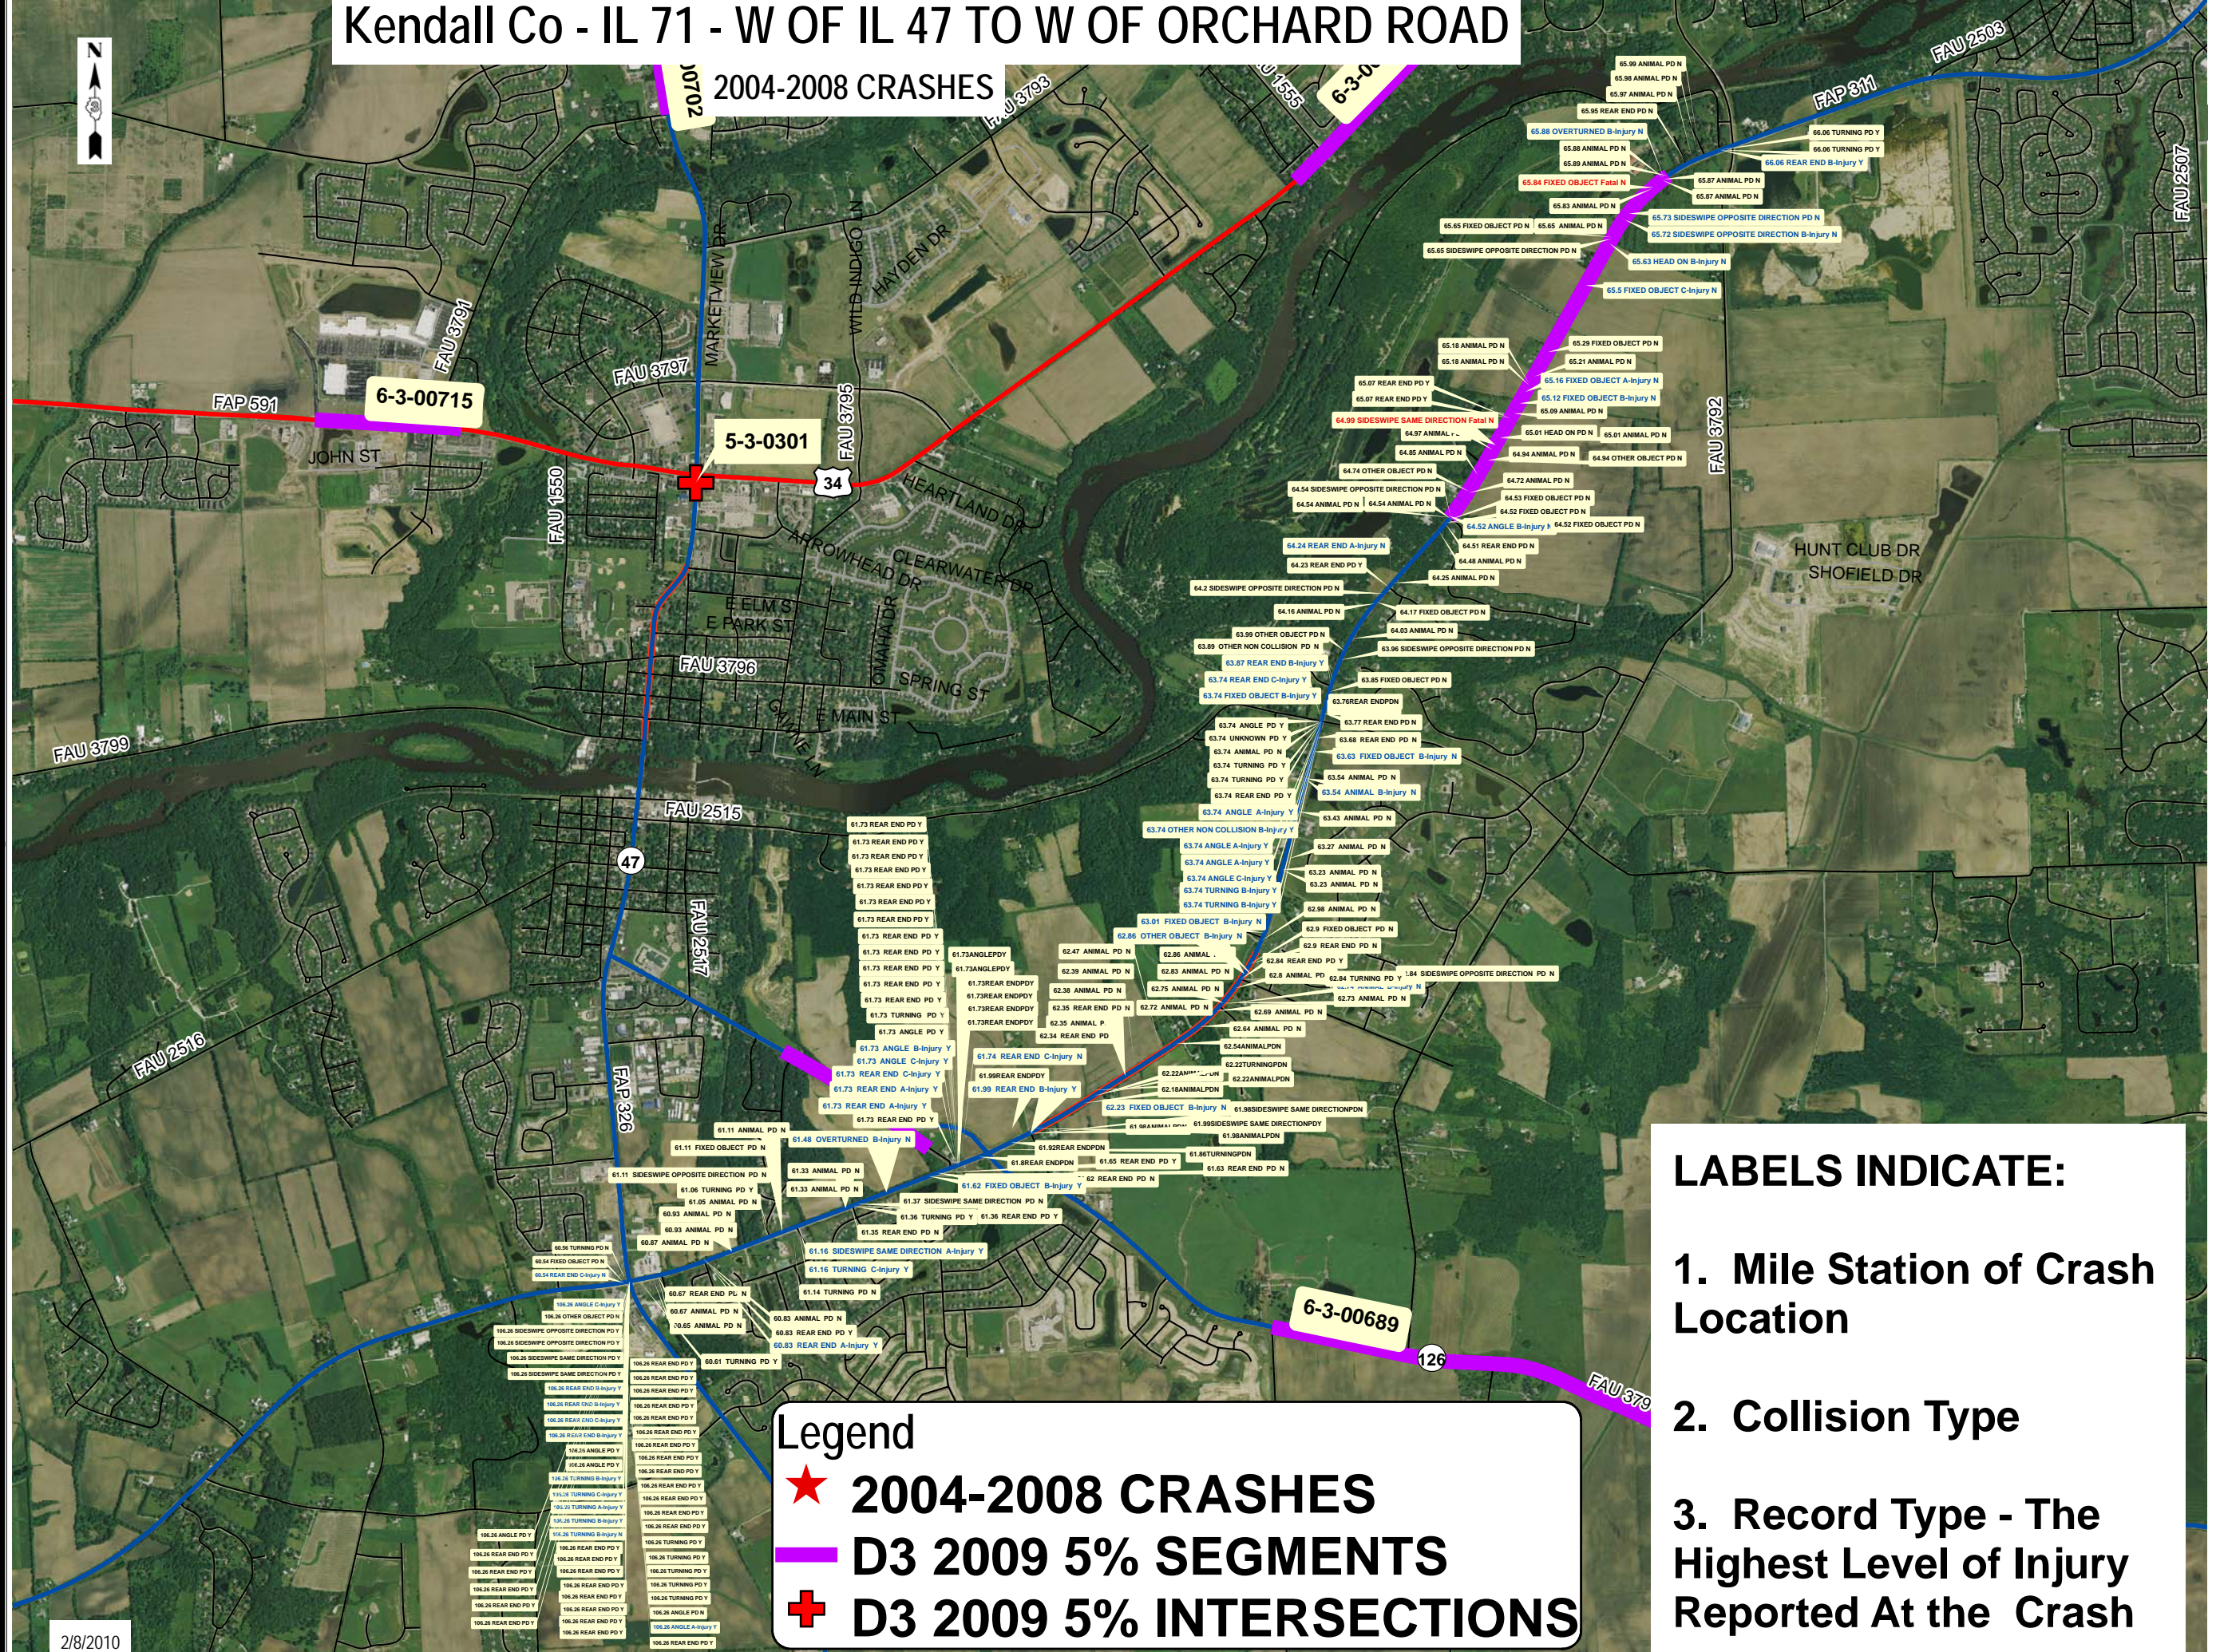

Kendall Co - IL 71 - W OF IL 47 TO W OF ORCHARD ROAD

2004-2008 CRASHES

Legend

- ★ 2004-2008 CRASHES
- D3 2009 5% SEGMENTS
- + D3 2009 5% INTERSECTIONS

LABELS INDICATE:

1. Mile Station of Crash Location
2. Collision Type
3. Record Type - The Highest Level of Injury Reported At the Crash